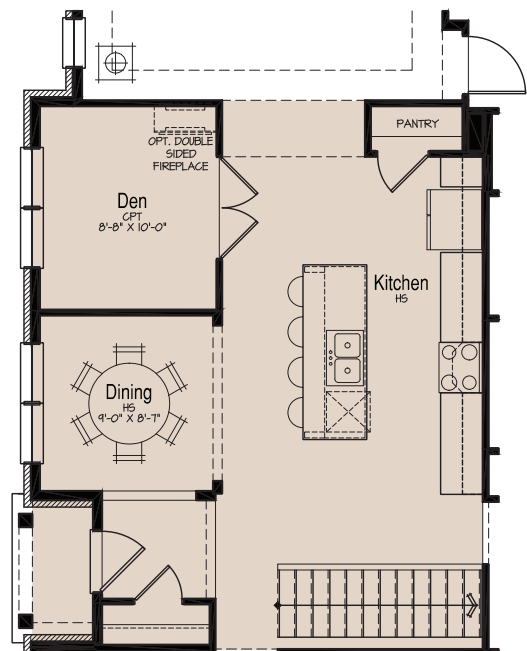

VICTORIA PARK II

Carlyle Floor Plan

Floor Plan
1700 SF

Master Bath
Option

Den Option

S. SAMUELS HOMES, INC.

507 Caren Drive, Buffalo Grove, IL 60089
847-417-3170 • www.samuelshomes.com