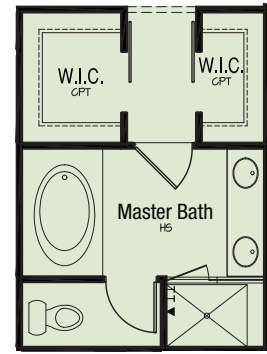

VICTORIA PARK II

Carlyle Floor Plan

Floor Plan
1700 SF

Master Bath
Option

Den Option

S. SAMUELS HOMES, INC.

507 Caren Drive, Buffalo Grove, IL 60089
847-417-3170 • www.samuelshomes.com