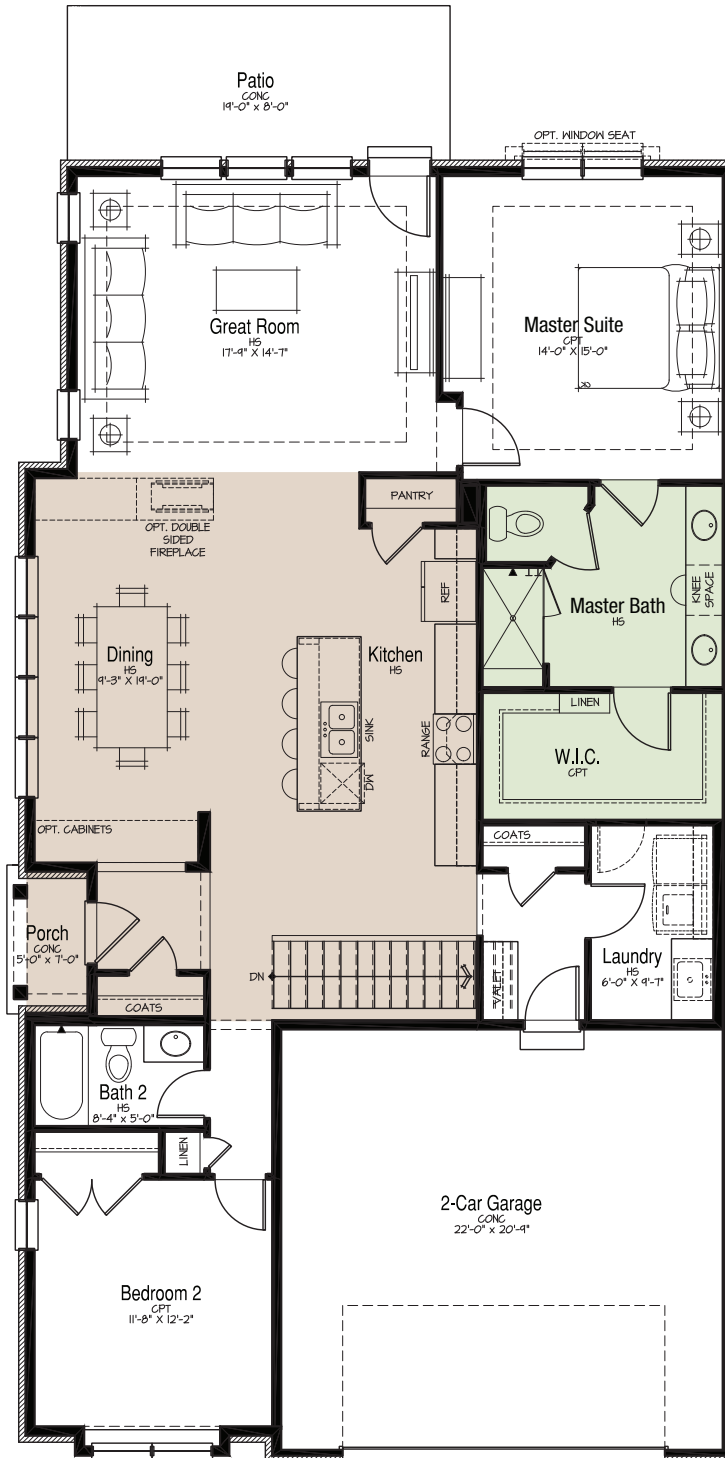

VICTORIA PARK II

Carlyle Floor Plan

Floor Plan
1700 SF

Master Bath
Option

Den Option

S. SAMUELS HOMES, INC.

507 Caren Drive, Buffalo Grove, IL 60089
847-417-3170 • www.samuelshomes.com